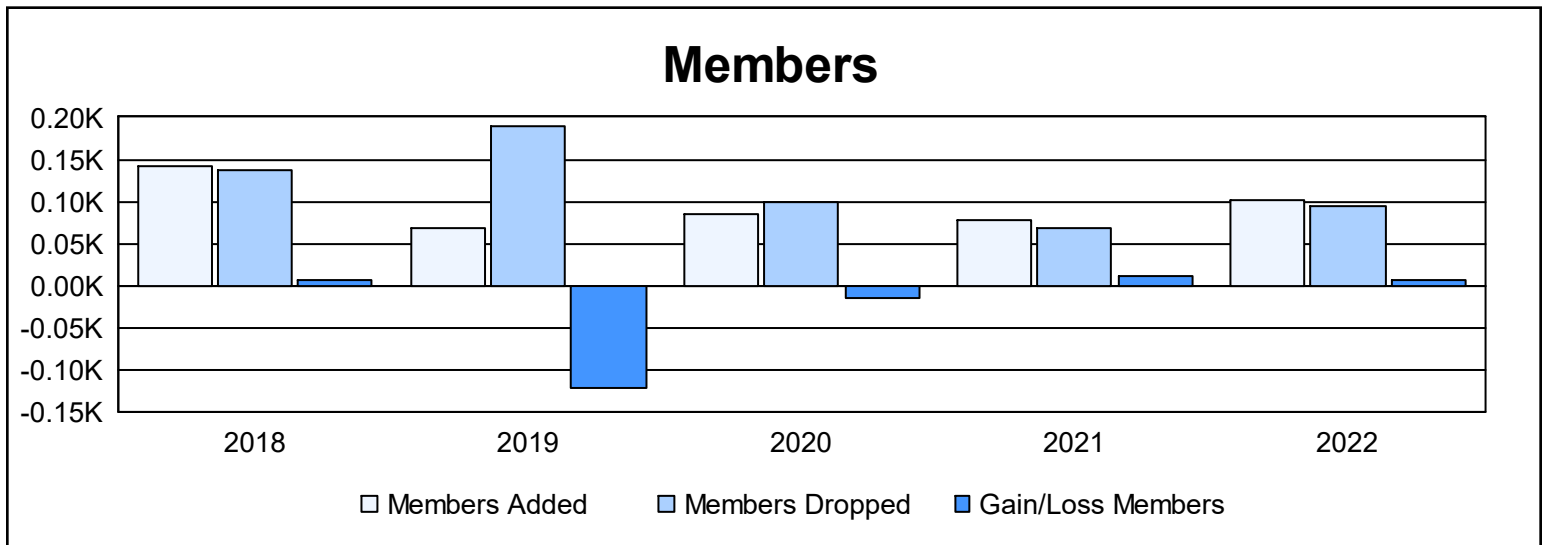

Year	New Clubs	Dropped Clubs	Gain/ Loss Clubs	New Members	Charter Members	Reinstate Members	Transfer Members	Total Member Added	Total Members Dropped	Gain/ Loss Members
2017-2018	2	0	2	89	42	4	7	142	136	6
2018-2019	0	4	-4	56	0	3	8	67	189	-122
2019-2020	0	0	0	63	0	4	18	85	99	-14
2020-2021	0	0	0	71	0	2	5	78	68	10
2021-2022	0	0	0	100	0	0	2	102	95	7
<b>Average</b>	<b>0</b>	<b>1</b>	<b>0</b>	<b>76</b>	<b>8</b>	<b>3</b>	<b>8</b>	<b>95</b>	<b>117</b>	<b>-23</b>

### Membership Composition June 2022 Cumulative