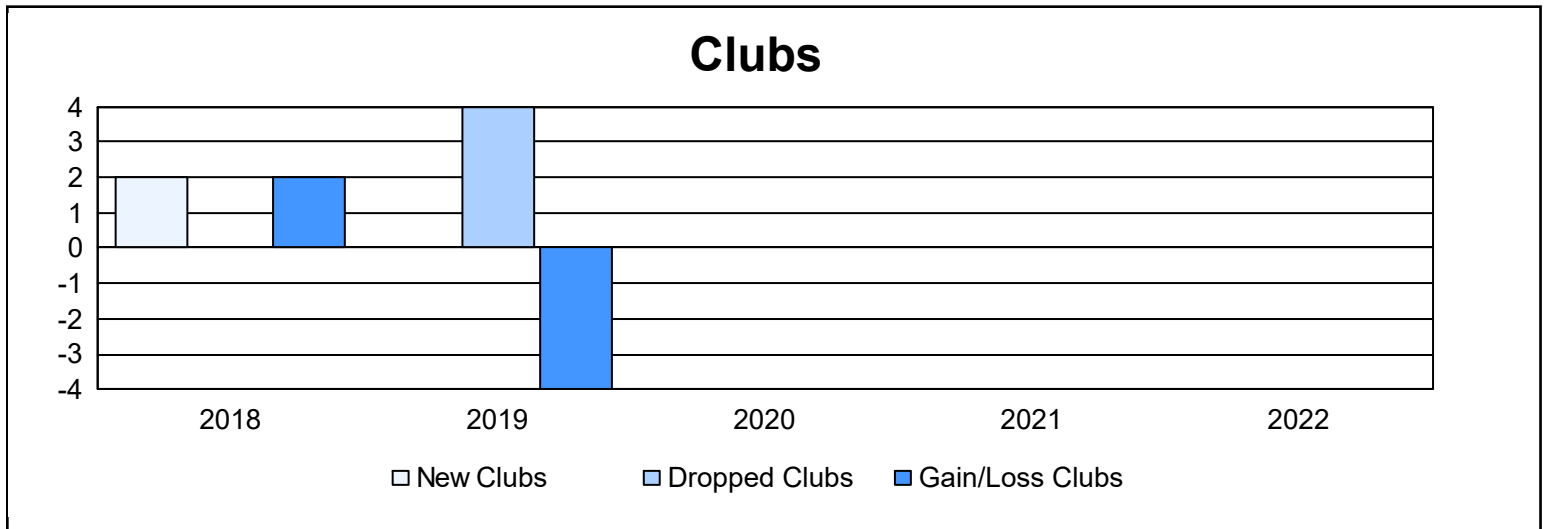

Year	New Clubs	Dropped Clubs	Gain/ Loss Clubs	New Members	Charter Members	Reinstate Members	Transfer Members	Total Member Added	Total Members Dropped	Gain/ Loss Members
2017-2018	2	0	2	89	42	4	7	142	136	6
2018-2019	0	4	-4	56	0	3	8	67	189	-122
2019-2020	0	0	0	63	0	4	18	85	99	-14
2020-2021	0	0	0	71	0	2	5	78	68	10
2021-2022	0	0	0	100	0	0	2	102	95	7
<b>Average</b>	<b>0</b>	<b>1</b>	<b>0</b>	<b>76</b>	<b>8</b>	<b>3</b>	<b>8</b>	<b>95</b>	<b>117</b>	<b>-23</b>

### Membership Composition June 2022 Cumulative