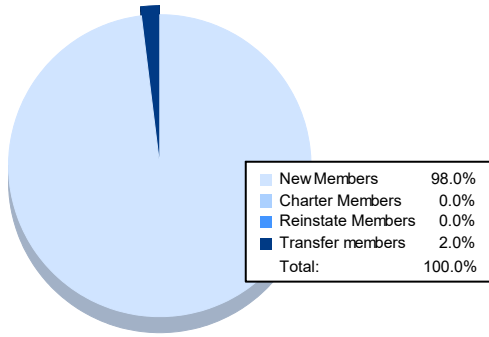

Year	New Clubs	Dropped Clubs	Gain/ Loss Clubs	New Members	Charter Members	Reinstate Members	Transfer Members	Total Member Added	Total Members Dropped	Gain/ Loss Members
2017-2018	2	0	2	89	42	4	7	142	136	6
2018-2019	0	4	-4	56	0	3	8	67	189	-122
2019-2020	0	0	0	63	0	4	18	85	99	-14
2020-2021	0	0	0	71	0	2	5	78	68	10
2021-2022	0	0	0	100	0	0	2	102	95	7
<b>Average</b>	<b>0</b>	<b>1</b>	<b>0</b>	<b>76</b>	<b>8</b>	<b>3</b>	<b>8</b>	<b>95</b>	<b>117</b>	<b>-23</b>

### Membership Composition June 2022 Cumulative